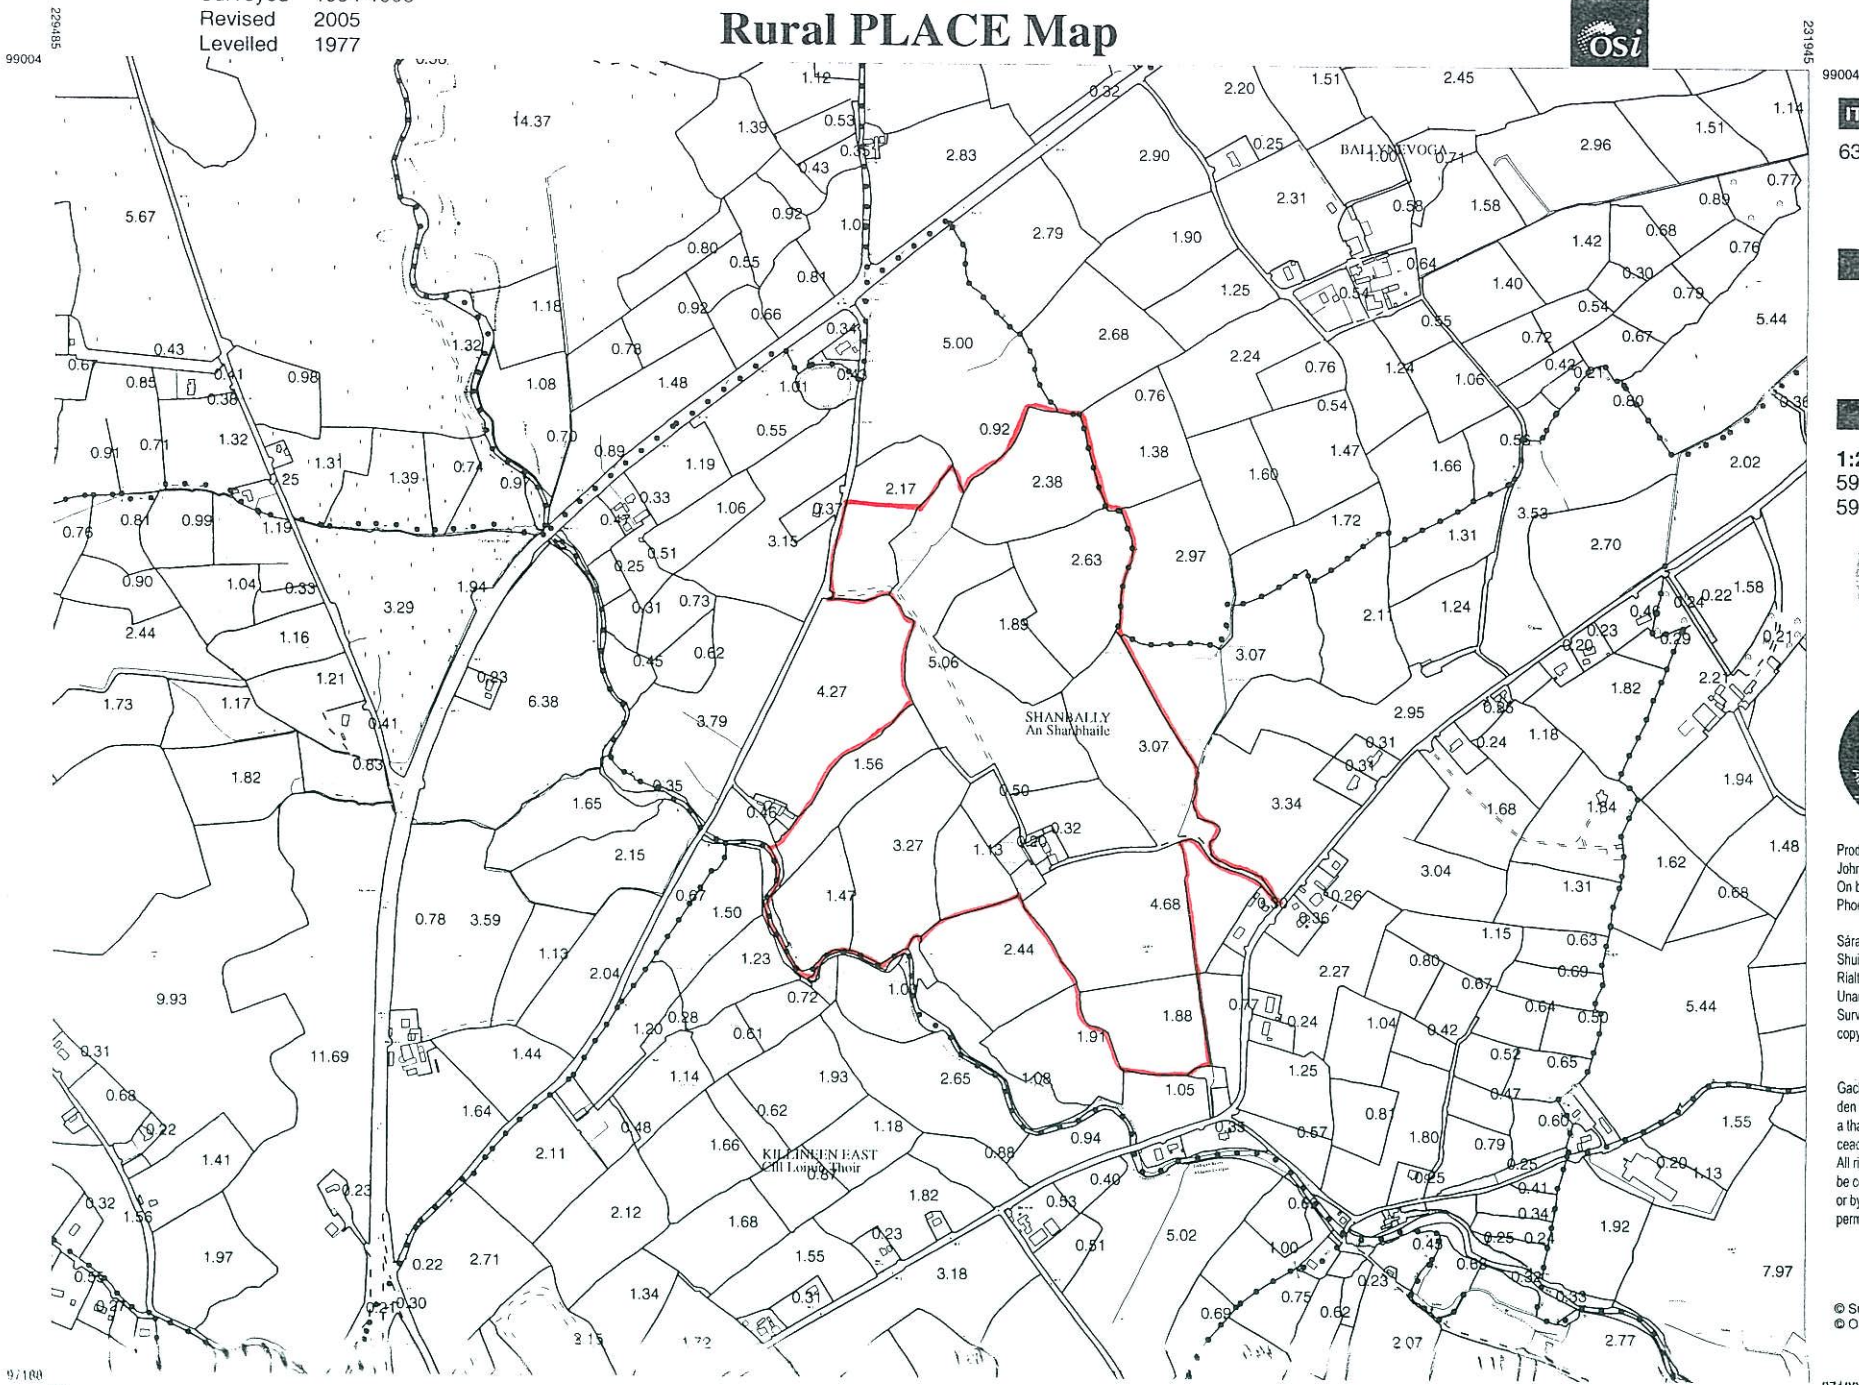

Surveyed 1994-1995  
Revised 2005  
Levelled 1977

# Rural PLACE Map

**ITM CENTRE PT. COORDS**

630659,598152

**DESCRIPTION**

**MAP SHEETS**

1:2500  
5971-A 5971-B  
5971-C 5971-D

Produced by The Map Centre,  
John Roberts Square, Waterford City  
On behalf of Ordnance Survey Ireland,  
Phoenix Park, Dublin 8.

© Suirbhéireacht Ordánais Éireann, 2008  
© Ordnance Survey Ireland, 2008

Scale:- 1:10,560  
Scála:- 1:10,560

Plot Ref. No. 1300102\_1\_1  
Plot Date 17-APR-2008